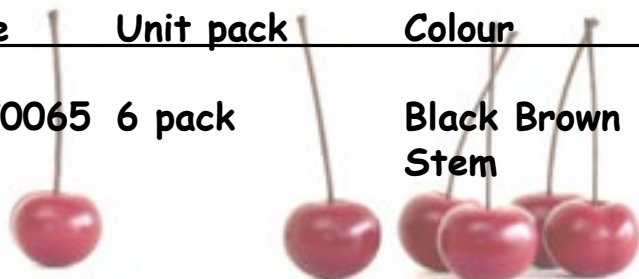

Code	Unit pack	Colour	Size-name	D/H	Price	Price (VAT incl.)
CDT0065	6 pack	Black Brown Stem	Mini Ginja*	6.5/17 cm	€ 110.00	€ 133.10